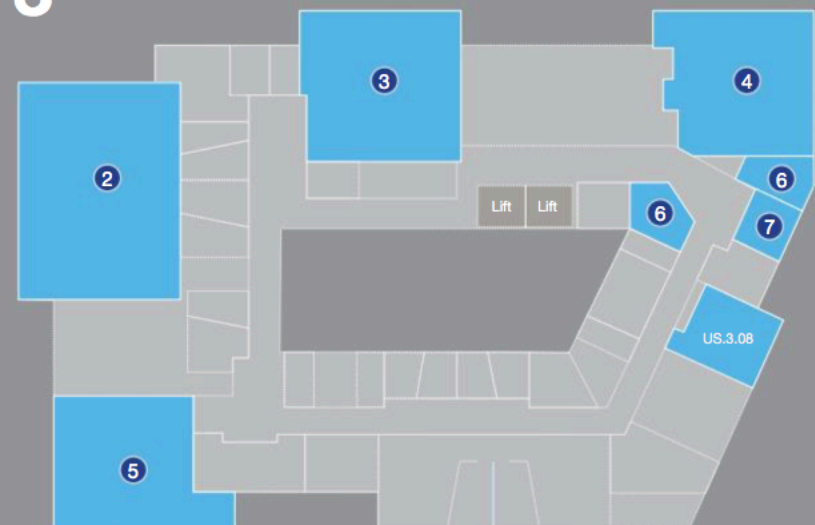

G

University Square Stratford.

University Square Stratford (USS) is a new education hub in the centre of Stratford. USS is a unique joint venture between UEL and Birkbeck, University of London.

- 1. Main Lecture Theatre
- 2. Bloomberg Suite
- 3. Café
- 4. Reception
- 5. Information, Advice and Guidance (IAG)
- 6. IT Services Helpdesk
- 7. Weston Learning Centre
- 8. Main Lecture Theatre
- 9. Harvard Lecture Theatre

2

University Square Stratford.

- 1. Business and Law Helpdesk
- 2. Studio 1
- 3. Studio 2
- 4. Studio 3
- 5. Studio 4
- 6. Performing Arts Equipment Store
- 7. Performing Arts Helpdesk

1**3****4**