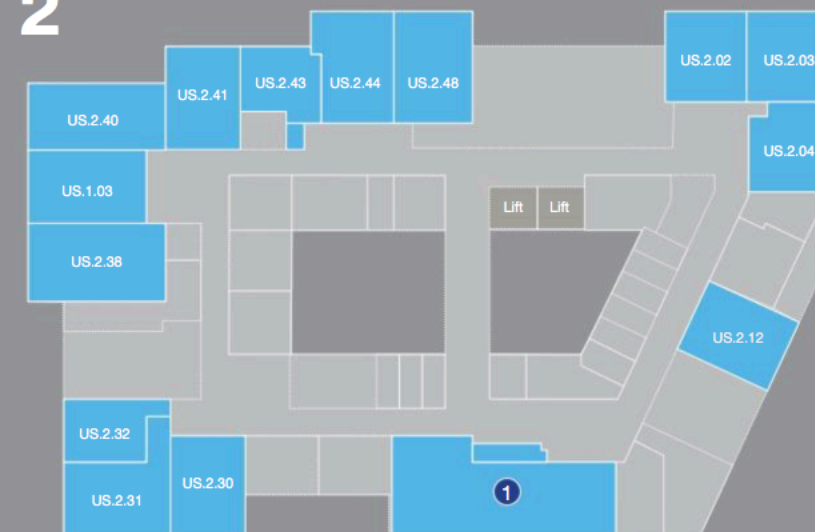

G

University Square Stratford.

University Square Stratford (USS) is a new education hub in the centre of Stratford. USS is a unique joint venture between UEL and Birkbeck, University of London.

- 1. Main Lecture Theatre
- 2. Bloomberg Suite
- 3. Café
- 4. Reception
- 5. Information, Advice and Guidance (IAG)
- 6. IT Services Helpdesk
- 7. Weston Learning Centre
- 8. Main Lecture Theatre
- 9. Harvard Lecture Theatre

2

University Square Stratford.

- 1. Business and Law Helpdesk
- 2. Studio 1
- 3. Studio 2
- 4. Studio 3
- 5. Studio 4
- 6. Performing Arts Equipment Store
- 7. Performing Arts Helpdesk

1**3****4**